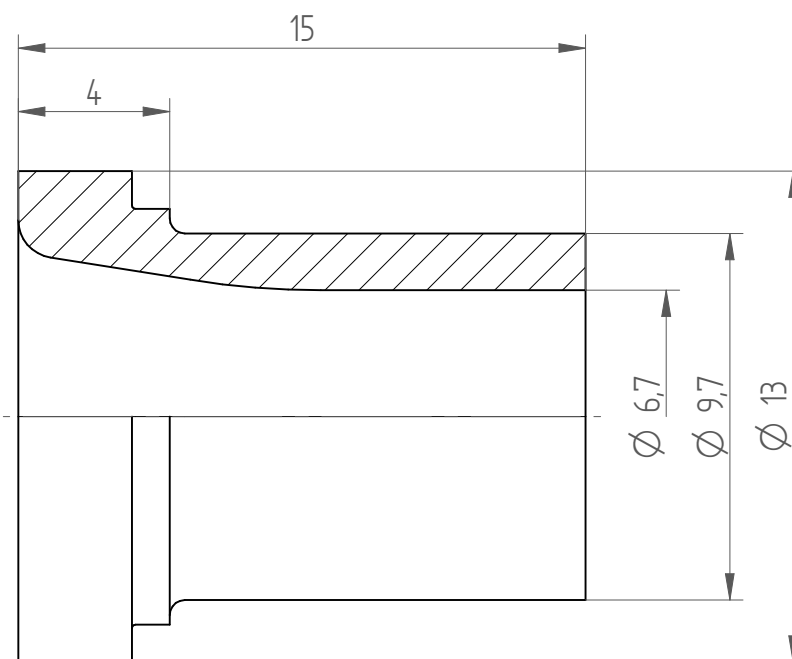

Swiss
Precision
Tools

REGO-FIX®

REGO-FIX AG
Obermattweg 60
4456 Tenniken / Switzerland

Phone +41 61 976 14 66
Fax +41 61 976 14 14
www.rego-fix.com

This is a non-controlled copy. All information given herein is subject to change without notice

The information given herein has been carefully checked and is believed to be correct. REGO-FIX, however, assumes no responsibility or liability for any errors, inaccuracies or omissions that may appear in this drawing

This document is subject to copyright laws. No part of this document may be reproduced or transmitted in any form or any means, electronic or mechanic, for any purpose, without the express written permission of REGO-FIX

Type : KS_ER16_D1/4"
Part No. : 391630635
Date : 11.09.2014
Scale : 5:1